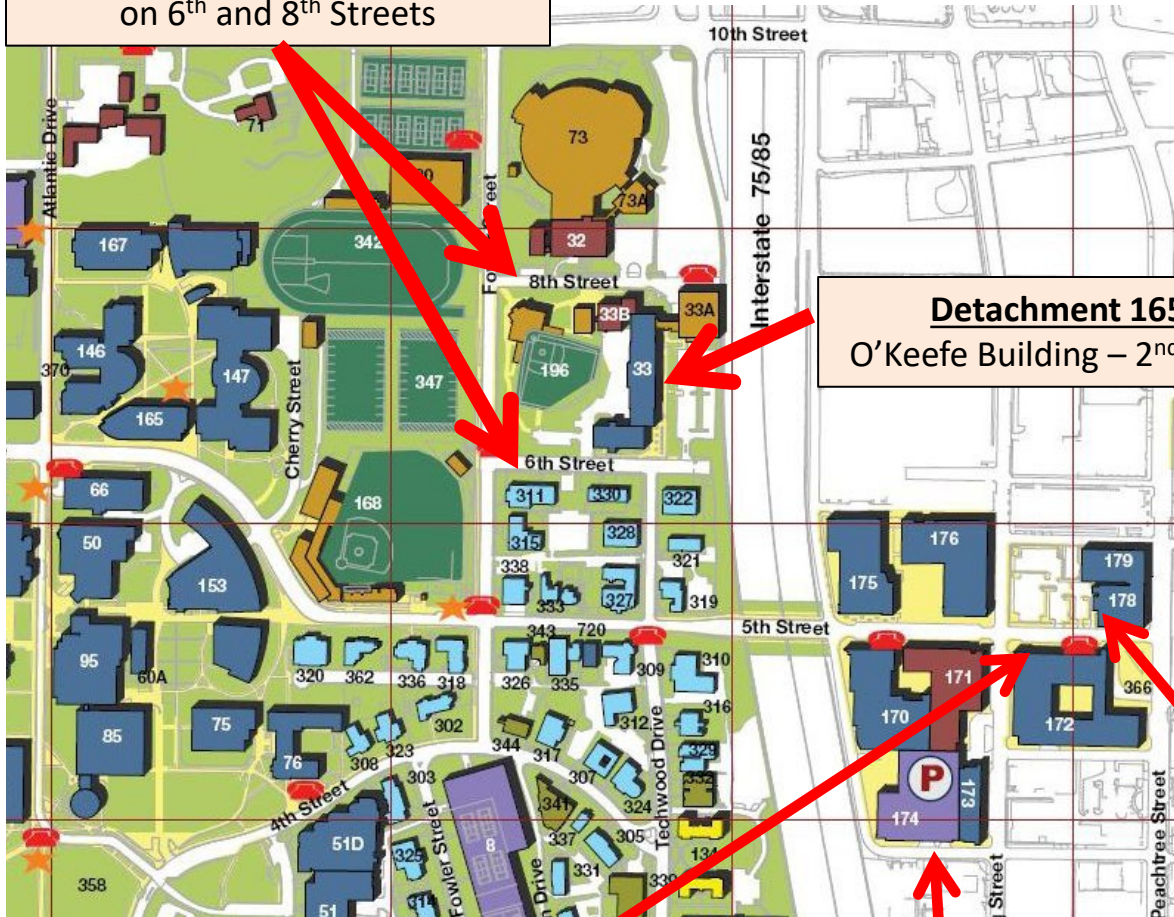

### AFROTC PROGRAM PATH

Semester	AS Lecture	AS Level
Fall	AS 1110	100
Spring	AS 1120	100
Fall	AS 2210	200
Spring	AS 2220	200
Field Training		
Fall	AS 3310	300
Spring	AS 3320	300
Fall	AS 4410	400
Spring	AS 4420	400
Commissioning		

## COURSE REGISTRATION

CRN (Fall/Spring)	Course	Hrs	Title	Day	Location
87539 / 27402	AS 1000	1	Air Force Leadership Lab	Tues & Thurs 0600-0700 & 0815-0945	Various
86415 / 31072	AS 1110/1120	1	Foundations of the AF I/II	Thurs 1000-1100	O'Keefe 2 <sup>nd</sup> Floor
86416 / 31073	AS 2210/2220	1	Evolution of U.S. Air and Space Power I/II	Tues 1000-1100	O'Keefe 2 <sup>nd</sup> Floor
86417 / 31074	AS 3310/3320	1.15	Leadership Studies I/II	Tues & Thurs 1000-1115	O'Keefe 2 <sup>nd</sup> Floor
86418 / 31075	AS 4410/4420	1.15	National Security Affairs/Preparation for Active Duty	Tues & Thurs 1000-1115	O'Keefe 2 <sup>nd</sup> Floor

## WEEKLY SCHEDULE\*

Mon	Tues	Wed	Thurs	Fri
<b>Optional PT 0600-0700</b>	<b>Wing PT 0600-0700</b>	<b>Optional PT 0600-0700</b>	<b>Wing PT 0600-0700</b>	
	<b>Wing LLAB 0815-0945</b>		<b>Wing LLAB 0815-0945</b>	
	<b>AS Classes 1000-1115 (AS 300/400) 1000-1100 (AS200)</b>		<b>AS Classes 1000-1115 (AS 300/400) 1000-1100 (AS100)</b>	

# AFROTC Det 165 - Buzzcard and Parking Info

**Limited Metered Visitor Parking**  
Located around the Detachment  
on 6<sup>th</sup> and 8<sup>th</sup> Streets

**Detachment 165**  
O'Keefe Building – 2<sup>nd</sup> Floor